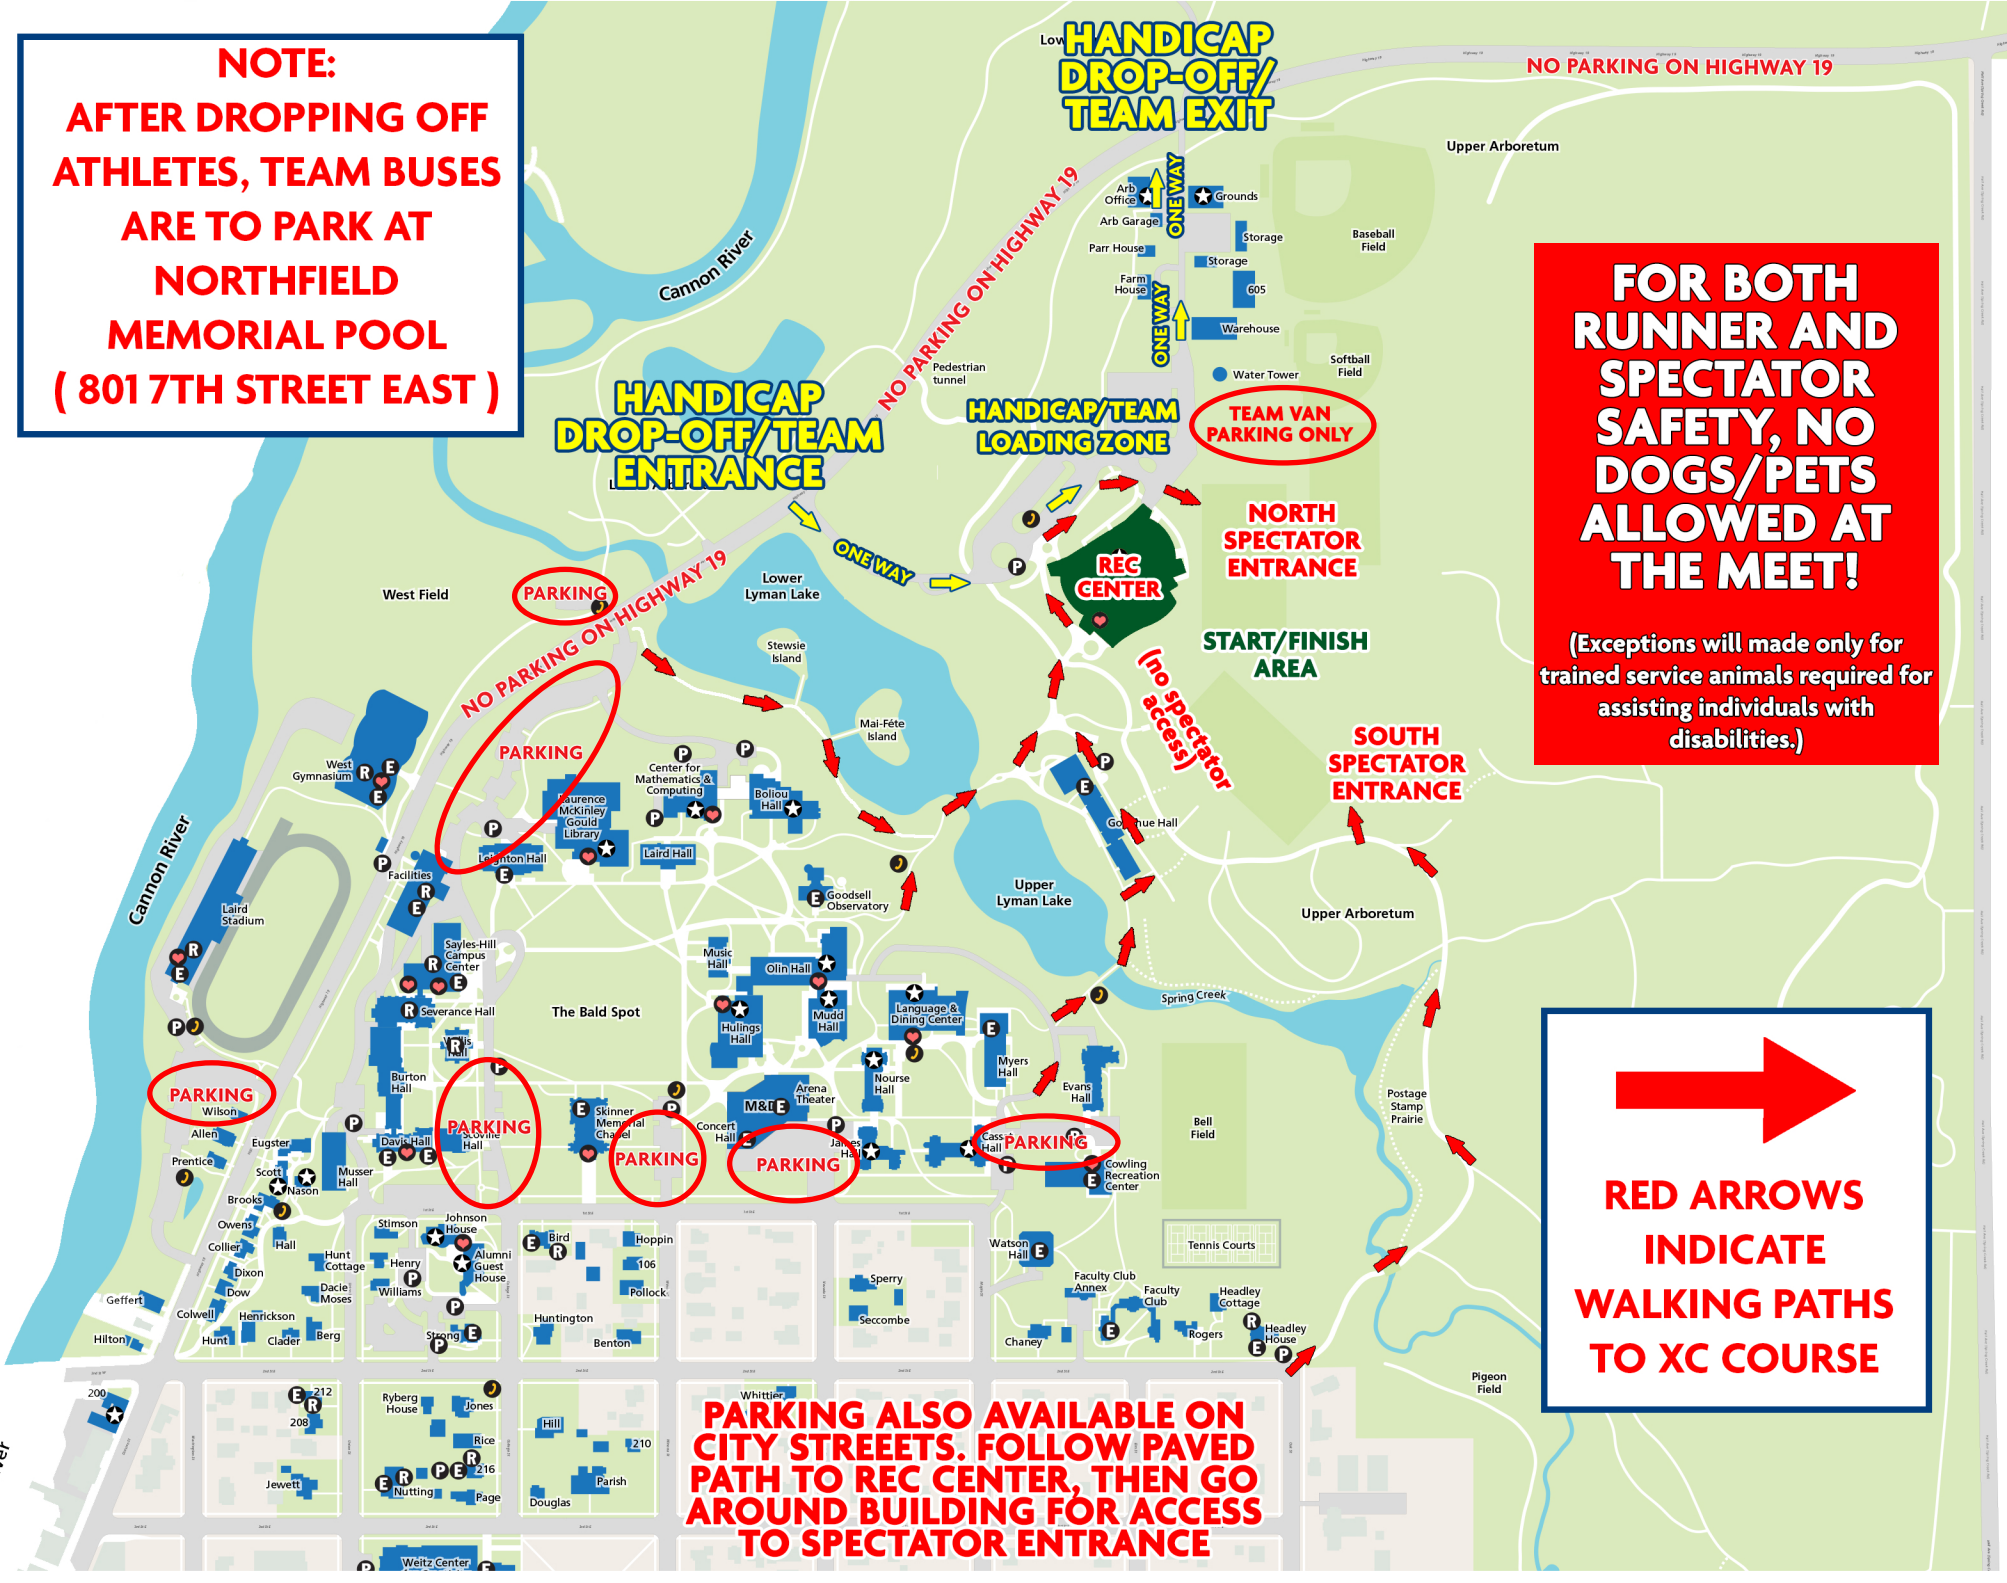

NOTE:
AFTER DROPPING OFF
ATHLETES, TEAM BUSES
ARE TO PARK AT
NORTHFIELD
MEMORIAL POOL
(801 7TH STREET EAST)

FOR BOTH
RUNNER AND
SPECTATOR
SAFETY, NO
DOGS/PETS
ALLOWED AT
THE MEET!

(Exceptions will made only for
trained service animals required for
assisting individuals with
disabilities.)

RED ARROWS
INDICATE
WALKING PATHS
TO XC COURSE

PARKING ALSO AVAILABLE ON
CITY STREETS. FOLLOW PAVED
PATH TO REC CENTER, THEN GO
AROUND BUILDING FOR ACCESS
TO SPECTATOR ENTRANCE